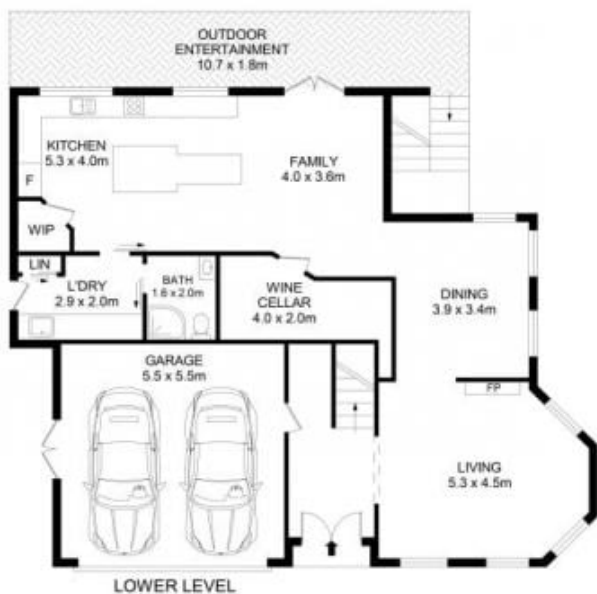

8 Sunland Crescent, Mount Riverview

Disclaimer

Floor Plan measurements are approximate and are for illustrative purposes only. While we cannot doubt the floor plans accuracy, we make no guarantee, warranty or representation as to the accuracy and completeness of the floor plan