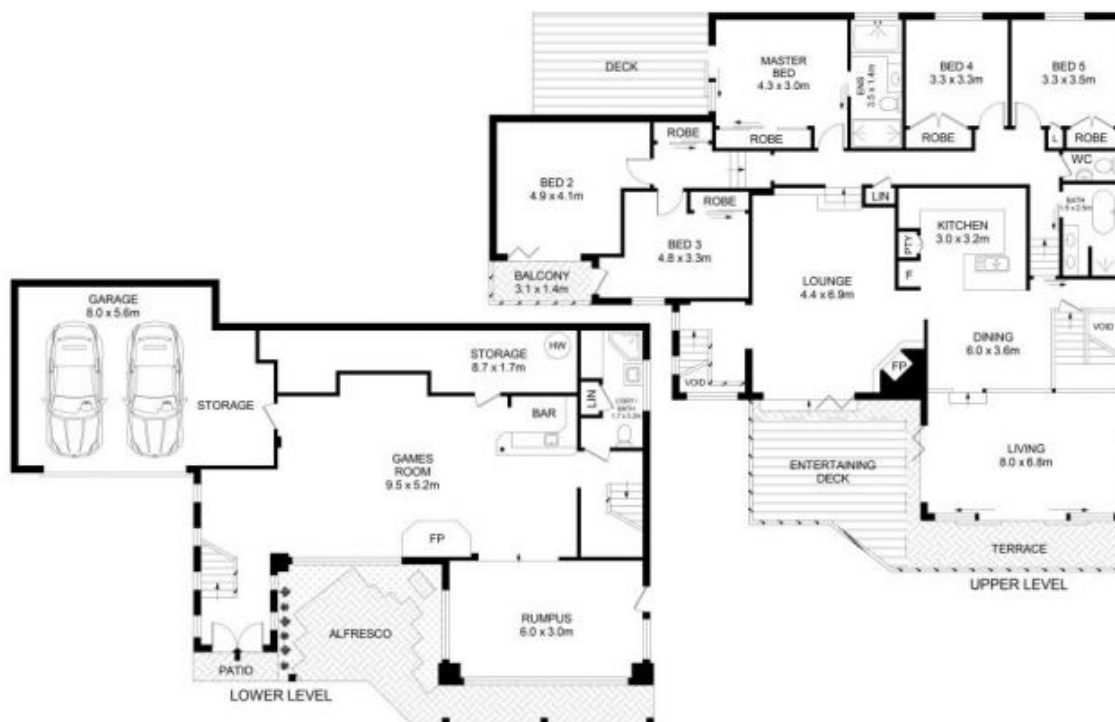

Ben Jobberns
0402 444 171

14 Rivendell Way, Glenhaven

Disclaimer

Floor Plan measurements are approximate and are for illustrative purposes only. While we cannot doubt the floor plans accuracy, we make no guarantee, warranty or representation as to the accuracy and completeness of the floor plan.